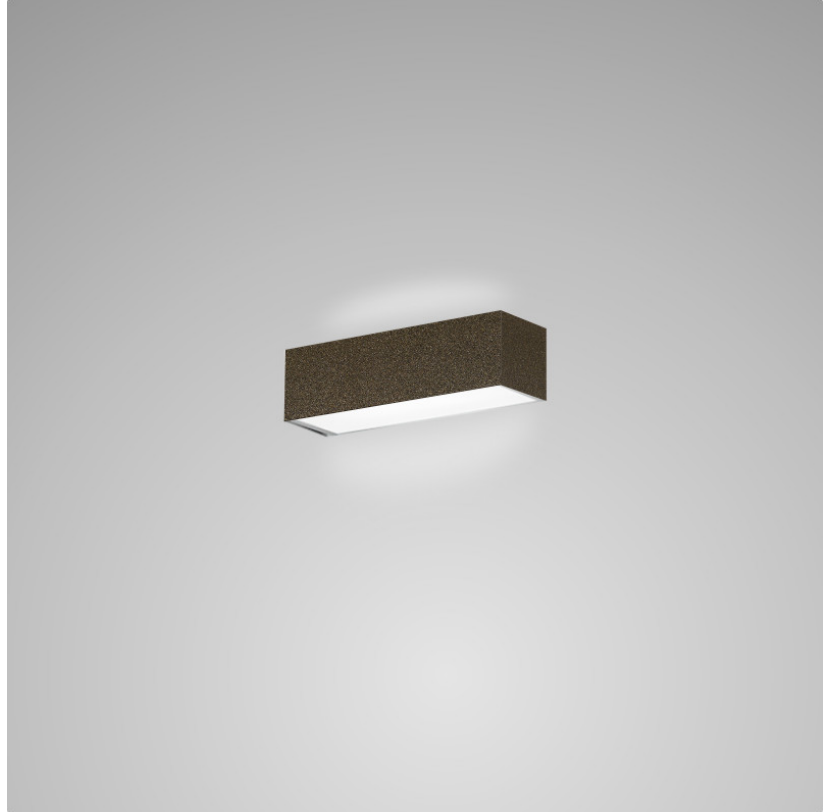

TOY SURFACE

D83285

GENERAL

Series: Toy _____
Brand: Panzeri _____
Division: Design _____
Mounting Type: Surface _____
Mounting Location: Wall _____
Subcategory: Ambient _____

PHYSICAL

Shape: Rectangle _____
Length (mm): 250 _____
Length (in): 9 ⁷/₁₆ _____
Height (mm): 70 _____
Height (in): 2 ³/₄ _____
Extension (mm): 85 _____
Extension (in): 3 ¹/₄ _____
Light Distribution: Direct / Indirect _____
Weight (kg): 0.9 _____
Weight (lbs): 2 _____
Diffuser: Frost White Glass _____
Fixture Material: Metal _____

ELECTRICAL

Number of Lamps: 1 _____
Lamp Type: LED _____
Total Output Wattage (W): 12 _____
Dimming: Non-Dimmable _____
Driver Included: Yes _____
Driver Location: Integrated _____
Driver Type: Constant Current _____
Driver Class: Class 2 _____
Input Voltage (V): 120 _____
Upon Request: (Dimming and 277V options available with remote driver sold separately) _____

LED

Color Temperature (°K): 3000 _____
Nominal Lumen (lm): 2 x 730 _____
CRI: >80 CRI _____

OPTICAL

RATINGS AND CERTIFICATIONS

Certified By: CSA Certified to UL and CSA Standards _____
IP rating: IP40 _____