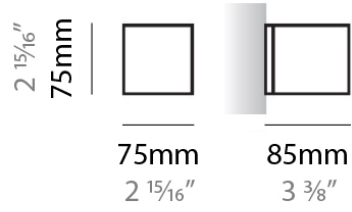

PROJECT	_____
TYPE	_____
NOTES	_____
QUANTITY	_____
DATE	_____

TOY SURFACE

D83147-MSS

GENERAL

Series: Toy
Brand: Panzeri
Division: Design
Mounting Type: Surface
Mounting Location: Wall

PHYSICAL

Shape: Square
Length (mm): 75
Length (in): 2 ¹⁵/₁₆
Height (mm): 75
Height (in): 2 ¹⁵/₁₆
Extension (mm): 85
Extension (in): 3 ³/₈
Light Distribution: Direct / Indirect
Weight (kg): 0.6
Weight (lbs): 1
Diffuser: Frost White Glass
Fixture Material: Metal

ELECTRICAL

Number of Lamps: 1
Lamp Type: LED Retrofit / Halogen
Bulb Included: Bulb Not Included
Total Output Wattage (W): 3 / 35
Max. Wattage Per Lamp (W): 3 / 35
Lamp Base: G9
Input Voltage (V): 120

LED

Nominal Lumen (lm): 650

OPTICAL

RATINGS AND CERTIFICATIONS

Certified By: CSA Certified to UL and CSA Standards
IP rating: IP20