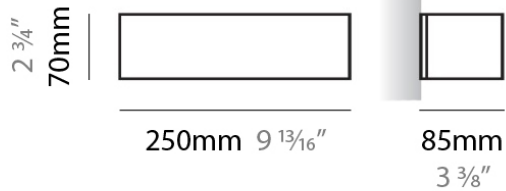

TOY SURFACE

D83139

GENERAL

Series: Toy
Brand: Panzeri
Division: Design
Mounting Type: Surface
Mounting Location: Wall
Subcategory: Ambient

PHYSICAL

Shape: Rectangle
Length (mm): 250
Length (in): 9 7/8
Height (mm): 70
Height (in): 2 3/4
Extension (mm): 85
Extension (in): 3 1/4
Light Distribution: Direct / Indirect
Weight (kg): 0.9
Weight (lbs): 2
Diffuser: Frost White Glass
Fixture Finish: SST
Fixture Material: Metal

ELECTRICAL

Number of Lamps: 1
Lamp Type: CFL
Bulb Included: Bulb Not Included
Total Output Wattage (W): 26
Max. Wattage Per Lamp (W): 26
Lamp Base: GX24-q3
Driver Included: Yes
Driver Type: Ballast - 120Vac - Non-dimming
Input Voltage (V): 120

LED

OPTICAL

RATINGS AND CERTIFICATIONS

Certified By: CSA Certified to UL and CSA Standards
IP rating: IP40